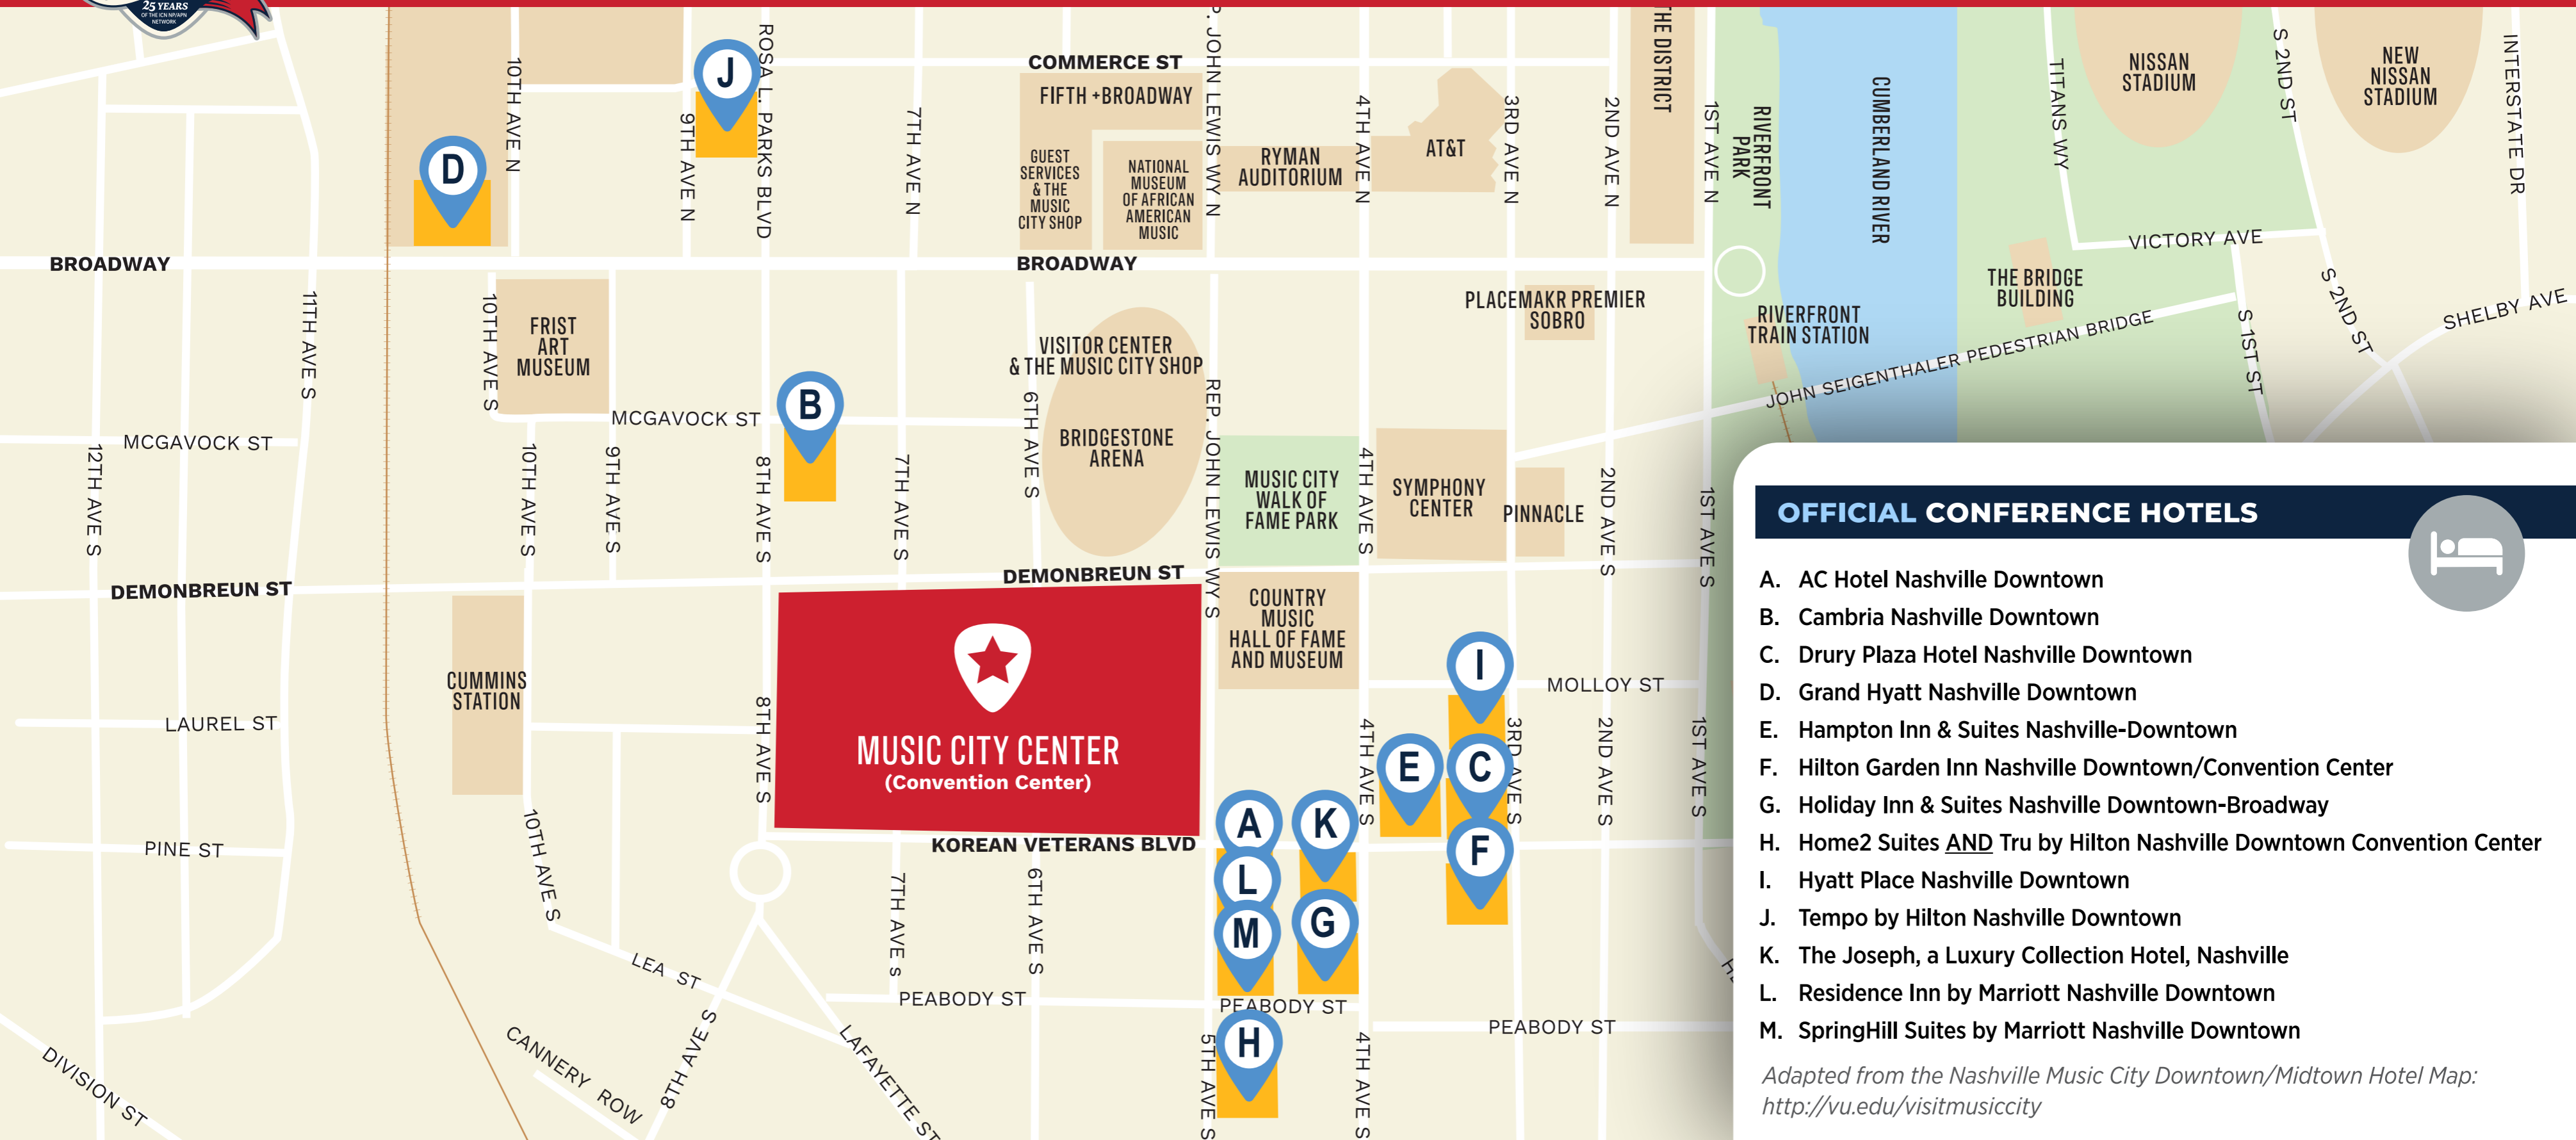

ICN NP/APN NETWORK CONFERENCE

HOTELS MAP

(PROXIMITY TO MUSIC CITY CENTER, NASHVILLE, TN)

OFFICIAL CONFERENCE HOTELS

- A. AC Hotel Nashville Downtown
- B. Cambria Nashville Downtown
- C. Drury Plaza Hotel Nashville Downtown
- D. Grand Hyatt Nashville Downtown
- E. Hampton Inn & Suites Nashville-Downtown
- F. Hilton Garden Inn Nashville Downtown/Convention Center
- G. Holiday Inn & Suites Nashville Downtown-Broadway
- H. Home2 Suites AND Tru by Hilton Nashville Downtown Convention Center
- I. Hyatt Place Nashville Downtown
- J. Tempo by Hilton Nashville Downtown
- K. The Joseph, a Luxury Collection Hotel, Nashville
- L. Residence Inn by Marriott Nashville Downtown
- M. SpringHill Suites by Marriott Nashville Downtown

Adapted from the Nashville Music City Downtown/Midtown Hotel Map:
<http://vu.edu/visitmusiccity>